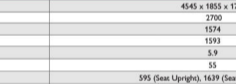

MG RX5 Models Specifications

Variant Model	MT Core	7TST Style	7TST Alpha
Dimensions & Capacity			
Length x Width x Height (mm)	4545 x 1855 x 1719		
Wheelbase (mm)	2700		
Wheel Track (mm)	Front	1574	1574
	Rear	1593	1593
Minimum Turning Radius (m)	5.9		
Fuel Tank Capacity (L)	55		
Trunk Volume (L)	595 (Seat Upright), 1639 (Seat Folded Down)		
Kerb Weight (kg)	1468	1639	1571
Gross Vehicle Weight (kg)	1843	1843	1876
Powertrain			
Engine	1.5L inline-4 DOHC 16V, Turbocharged, Intercooled Direct Injection		
Gearbox	6MT	7-Speed TST w/ Manual Tiptronic Function	
Maximum Power (Ps/rpm)	169/5600		
Maximum Torque (Nm/rpm)	250/4400		
Fuel Grade	RON 95 Gasoline and Above		
Emission Standard	Euro 5		
Chassis			
Drive Type	Front Wheel Drive		
Suspension System	Front	MacPherson Strut	
	Rear	Independent Multilink	
Brakes System	Front	Ventilated Disc	
	Rear	Solid Disc	
Steering System	Electronic Power Steering		
Wheels	17" Alloy Silver	18" Alloy (Two-tone)	
Tire	215/60R17	235/50R18	
Spare Tire	-		
Exterior			
Front Grille	Chrome-Trimmed		
Front and Rear Skidplate	Matte Silver		
Headlamps With LED Daytime Running Lamps	Halogen Projector Headlamps		Full LED
Fog Lamps	Front	-	
	Trim	-	
Sidewindow Frame	Chrome		
Sidewindow Mirror with Signal Lamp	Chrome-Ringed		
Front and Rear Frameless Wiper	LED		
Door Sill Metallic Plate	-		
Lower Body Side	ABS Cladding with Matte Silver Moulding		
Liftgate Handle	Chrome-Trimmed		
LED tail Lamps	-		
LED High-Mount Stop Lamp	-		
Panoramic Sunroof	-		
Antenna	Roof-Mounted Shark Fin		
Roof Rail	Matte Silver		
Interior			
Survivors with Driver and Passenger Vanity Mirrors	-		
Rearview Mirror	Day and Night		
Gauge Cluster and Center Stack Trim	Chrome-Ringed		
A/C Vents Trim	Chrome-Ringed		
Shift Lever Surround and Panel Trims	Interior Color Coordinated		
Shift Lever	Chrome Trimmed		
Front Armrest	Sliding		
Rear Armrest with Cupholder	Wash Cover		
Side Door Panels	-		
Driver Seat	6-way Manual Adjust		6-way Power Adjust
Passenger Seat	-		
Seat Upholstery	Fabric	4-way Adjust	Leather-Style
Rear Passenger Reading Lamps	-		
Map Pockets in Front Seatback	-		
Splic-Folding 60-40 Rear Seats	-		
Adjustable Reclining Rear Backrest	-		
Luggage Tray	-		
Retractable Cargo Cover	-		
Cargo Area Lamp	-		
Comfort and Convenience			
Multifunction Steering Wheel	Sporty Leather Style; With Infotainment Control		
Tilt-Adjustable Steering Column	-		
Telescope-Adjustable Steering Column	-		
Remote Keyless Entry	-		
Smart Key Passive Entry	-		
Push-Button Start/Stop Ignition	-		
Follow-Me-Home Headlamp Function	-		
8.0" Driving Mode Reminder	-		
3.5" Driver Information Center	-		
Cruise Control	-		
Airconditioning	Electronic Temperature Control		
2-Touch Fold Flat Rear Seats	-		
Electric Parking Brake	-		
Power Sideview Mirrors	With Heated Mirror Function		
Rear A/C Vents	One Touch Up/Down Function with Anti-Pinch (Driver Window Only)		
USB Port	Center Console / Floor Tunnel		
12v Accessory Outlet	Front - 1		
Glovebox with Illumination and Cooling	-		
Cupholders	Front - 2 pc., Rear - 2 pc.		
Remote Control Trunk Unlock	-		
Trunk 12v Accessory Socket	-		
Safety and Security			
Driver and Passenger Airbags	-		
Side Airbags	-		
Front 3-point ELR Seatbelts with Pretensioner and Load Limiter	Height-Adjustable		
Rear 3-point ELR Seatbelts x 3	-		
Driver Seatbelt Reminder	-		
Antilock Brake System (ABS)	-		
Electronic Brake Distribution (EBD)	-		
Cornering Brake Control (CBC)	-		
Electronic Stability Control (ESC)	-		
Hill Hold Control (HHC)	-		
Auto Hold Function	-		
Hill Descent Control	-		
Anti-Roll Protection	-		
Tire Pressure Monitoring System (TPMS)	-		
Steering Wheel Return Reminder	-		
Immobilizer	-		
Alarm System	-		
Reversing Camera	-		
Rear Parking Sensor	-		
Auto Door Lock Function	-		
Child Lock	-		
ISOFIX Child Seat Mounting Point	-		
Infotainment			
In-car Entertainment System	-		
- 8" Touch Screen	-		
- Apple Carplay™	-		
- Multimedia Play	-		
Loudspeakers	6		
Bluetooth Connection	-		
USB Ports	-		
Colors			
Elegant White	Pearl Black	Ruby Red