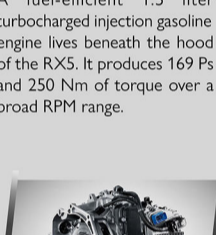

RESPONSIVE ACCELERATION

A 7-speed TST (Twin-Clutch Sportronic Transmission) ensures smooth and seamless power delivery.

POWER ON TAP

A fuel-efficient 1.5 liter turbocharged injection gasoline engine lives beneath the hood of the RX5. It produces 169 Ps and 250 Nm of torque over a broad RPM range.