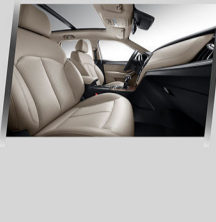

POWER MANAGER
Since 1924

EXPECT
EXTRAORDINARY

MG RX5 SUV

SMART, SOPHISTICATED, STYLISH

The MG RX5 embodies class, power, and functionality. It features an understated yet refined exterior; a modern, comfortable, and spacious cabin; and driving dynamics that allow this compact SUV to easily navigate through different types of terrain.

ELEGANT INTERIOR

Dashboard and door inserts are finished with high-grade materials, while the multi-functional steering wheel provides ergonomic convenience and eyes-on-the-road safety.

SPACE AND MORE SPACE

Ample legroom and headroom await passengers of the RX5.

LIGHT IT UP

LED headlights and LED daytime running lights highlight its sleek fascia.

STYLISH WHEELS

The RX5's 18-inch two-toned alloy wheels are both stylish and functional.

UNCOVER THE SKY

Enjoy the open sky with the RX5's panoramic sunroof that's perfect for pleasant weather.

PASSIVE KEYLESS ENTRY

The RX5 features Keyless Entry, Push Start/Stop Ignition, Cruise Control, 6-way power adjust at the driver seat, and an Electronic Parking Brake with Auto-hold function for an easy stress-free drive.