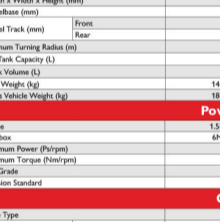

ADVANCED TECH

The MG RX5 features a convenient 8-inch touchscreen infotainment system with Apple Carplay®.

NO BUMPY ROADS

Its equipped with enhanced MacPherson struts at the front and a rear multi-link suspension system to smoothen out your rides on rough roads.