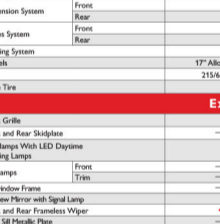

POWER MANAGER
Since 1924

EXPECT
EXTRAORDINARY

MG RX5 SUV

SMART, SOPHISTICATED, STYLISH

The MG RX5 embodies class, power, and functionality. It features an understated yet refined exterior; a modern, comfortable, and spacious cabin; and driving dynamics that allow this compact SUV to easily navigate through different types of terrain.

ELEGANT INTERIOR

Dashboard and door inserts are finished with high-grade materials, while the multi-functional steering wheel provides ergonomic convenience and eyes-on-the-road safety.

SPACE AND MORE SPACE

Ample legroom and headroom await passengers of the RX5.

LIGHT IT UP

LED headlights and LED daytime running lights highlight its sleek fascia.

STYLISH WHEELS

The RX5's 18-inch two-toned alloy wheels are both stylish and functional.

UNCOVER THE SKY

Enjoy the open sky with the RX5's panoramic sunroof that's perfect for pleasant weather.

PASSIVE KEYLESS ENTRY

The RX5 features Keyless Entry, Push Start/Stop Ignition, Cruise Control, 6-way power adjust at the driver seat, and an Electronic Parking Brake with Auto-hold function for an easy stress-free drive.

RESPONSIVE ACCELERATION

A 7-speed TST (Twin-Clutch Sportronic Transmission) ensures smooth and seamless power delivery.

POWER ON TAP

A fuel-efficient 1.5 liter turbocharged injection gasoline engine lives beneath the hood of the RX5. It produces 169 Ps and 250 Nm of torque over a broad RPM range.

ADVANCED TECH

The MG RX5 features a convenient 8-inch touchscreen infotainment system with Apple Carplay®.

NO BUMPY ROADS

Its equipped with enhanced MacPherson struts at the front and a rear multi-link suspension system to smoothen out your rides on rough roads.

MG RX5 Models Specifications